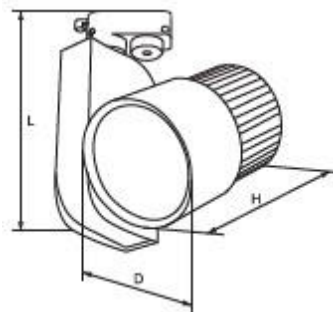

TECHNICAL SPECIFICATION

LED Track lights SKY TL568 COB

Technical data

- Power: 30W
- Colour temperature: 4000-4300K
- Rated voltage: 230V / 50/60Hz
- Lumens /whole fixture/: 2400lm
- Power Supply: control gear, DC device – driver, included in the set
- Type of LED: COB
- Light source: Epistar Taiwan
- Switch on/off > 20000
- Protection against dust and moisture: IP40
- Housing: aluminum
- Colour of the housing: white
- Long life: 30000 hours
- Beam angle: 36°
- Power factor $\lambda > 0.9$
- Colour rendering index: $R_a \geq 80$

Variants and dimensions

Watt	LED chip lumens (lm)	Whole fixture lumens	Colour temp.	Colour body	Size			Catalogue number	Packing (pcs)
					L	D	H		
30W	3600	2400	4000-4300K	white	200	98	130	93TL568	6

Energy efficiency